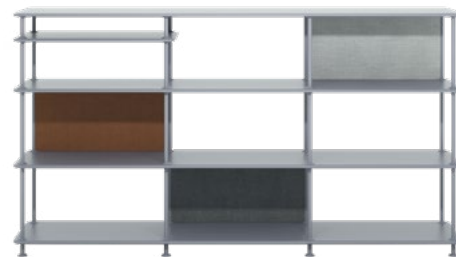

Montana Free reolsystem er opbygget af lakerede MDF-hylder i dybde 38 adskilt af tynde stager, der giver et let og svævende udtryk og understreger de horisontale hylder. Hylder og stager fås i fire lakfarver: New White, Fjord, China Red og Black. Panelerne er beklædt med tekstilet Remix 2 fra Kvadrat.

## The choice is yours.

Choose among the 12 compositions – with or without interposed shelf.

333000  
Montana Free without interposed shelf.

333100  
Montana Free with interposed shelf.

333100  
Montana Free with interposed shelf and panels in the colours rust, stone and grey.

## Product overview.

All shelves come in depth 38 cm.

\* Item number without interposed shelf.

Height	73.4 cm	138.4 cm	203.4 cm	203.4 cm	203.4 cm
41.7 cm		 110000	 111000		
75.8 cm	 200100 200000*	 220100 220000*	 222100 222000*		
109.9 cm			 333100 333000*		
144 cm	 400100 400000*	 440100 440000*			
178.1 cm		 550100 550000*	 555100 555000*	 542100 542000*	 522100 522000*

## Colours and materials.

Choose a colour for your shelf. And, if you like, panels for a more diverse and changeable look.