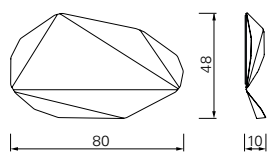

ClassiCon

Classic Contemporary Design

Neuheiten 2018
News 2018

Piega Mirror

VICTORIA WILMOTTE 2018

Spiegel erhältlich in drei Größen aus
spiegelpoliertem Edelstahl, gefaltet.
Horizontal oder vertikal zu verwenden.

Mirror available in three sizes, made of
folded, mirror-polished stainless steel
sheet. For horizontal or vertical use.

Piega Mirror small

Piega Mirror medium

Piega Mirror large

Cypris Mirror

NEW VERSION 2018