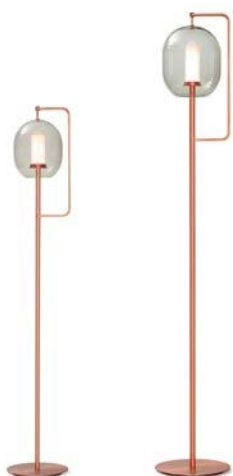

Lantern Light Table Lamp

NEW VERSION 2018

Tischleuchte. Gestell aus massivem Messing, natur, brüniert oder verkupfert, klar lackiert. Lampenschirm aus mundgeblasenem Kristallglas in Grau. Diffusor aus Opalglas, weiß satiniert. Druckschalter, dimmbar. Inklusive LED Sonderleuchtmittel. Netzgerät mit Wechselstecker für Europa, UK, Australien und USA. Filzgleiter in Schwarz.

Table lamp. Frame natural, burnished or copper-plated solid brass, with clear varnish. Lamp shade made of hand-blown grey crystal glass. Diffusor opal glass white satin-finished. Push-button switch, dimmable. Customised LED light included. Plug-in power supply with interchangeable plugs for Europe, UK, Australia and USA. Felt gliders in black.

NERI&HU 2017

- Messing brass
- Messing brüniert burnished brass
- Messing verkupfert copper-plated **NEW**

Inkl. LED Sonderleuchtmittel, dimmbar
Customised LED light included, dimmable

Lantern Light Floor Lamp

NEW VERSION 2018

Stehleuchte. Erhältlich in zwei Höhen. Gestell aus massivem Messing, natur, brüniert oder verkupfert, klar lackiert. Lampenschirm aus mundgeblasenem Kristallglas in Grau. Diffusor aus Opalglas weiß satiniert. Fußschalter, dimmbar. Inklusive LED Sonderleuchtmittel. Netzgerät mit Wechselstecker für Europa, UK, Australien und USA. Filzgleiter in Schwarz.

Floor lamp. Available in two heights. Frame natural, burnished or copper-plated solid brass, with clear varnish. Lamp shade made of hand-blown grey crystal glass. Diffusor opal glass white satin-finished. Foot switch, dimmable. Customised LED light included. Plug-in power supply with interchangeable plugs for Europe, UK, Australia and USA. Felt gliders in black.

NERI&HU 2017

Stehleuchte floor lamp medium

Höhe height 135 cm

- Messing brass
- Messing brüniert burnished brass
- Messing verkupfert copper-plated **NEW**

Stehleuchte floor lamp tall

Höhe height 170 cm

- Messing brass
- Messing brüniert burnished brass
- Messing verkupfert copper-plated **NEW**

Inkl. LED Sonderleuchtmittel, dimmbar
Customised LED light included, dimmable