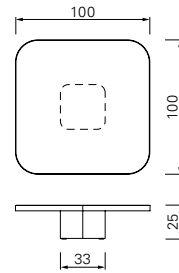

Bow Coffee Table No. 5