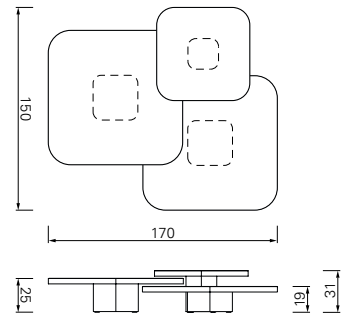

Produkt
Product

Designer, Ausführung
Designer, type

Bow Coffee Table

GUILHERME TORRES 2018

Couchtisch. Erhältlich in zwei Größen und drei Höhen. Tisch aus massivem Messingblech, natur oder brüniert, klar lackiert. Tischplatte aus Kristallglas, schwarz lackiert oder Tischplatte aus Marmor Nero Marquina, poliert und imprägniert. Filzgleiter, höhenverstellbar.

Coffee table, available in two sizes and three heights. Table made of natural or burnished solid brass sheet, with clear varnish. Tabletop made of crystal glass, black lacquered or tabletop in Nero Marquina marble, polished and impregnated. Height-adjustable felt gliders.

Tisch table

- Messing brass
- Messing brüniert burnished brass

Tischplatte tabletop

- Kristallglas schwarz
  Crystal glass black
- Marmor Nero Marquina
  Marble Nero Marquina

Tadama Console

A+A COOREN 2017

Wandkonsole. Eiche massiv, natur, braun oder schwarz gebeizt, klar lackiert. Transparente rutschhemmende Kunststoffgleiter auf der Unterseite.

Wall console. Solid oak, natural, brown or black-stained, with clear varnish. Anti-slip transparent plastic gliders on the bottom.

- Eiche oak
- Braun brown
- Schwarz black