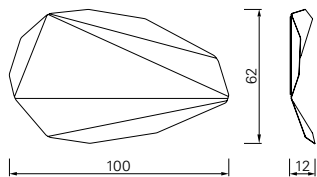

ClassiCon

Classic Contemporary Design

Neuheiten 2018
News 2018

Piega Mirror

VICTORIA WILMOTTE 2018

Spiegel erhältlich in drei Größen aus
spiegelpoliertem Edelstahl, gefaltet.
Horizontal oder vertikal zu verwenden.

Mirror available in three sizes, made of
folded, mirror-polished stainless steel
sheet. For horizontal or vertical use.

Piega Mirror small

Piega Mirror medium

Piega Mirror large

Cypris Mirror

NEW VERSION 2018