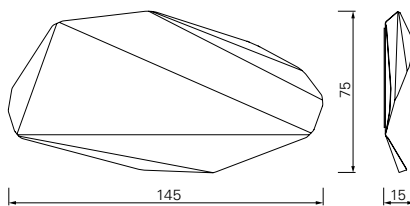

ClassiCon

Classic Contemporary Design

Neuheiten 2018
News 2018

Piega Mirror

VICTORIA WILMOTTE 2018

Spiegel erhältlich in drei Größen aus
spiegelpoliertem Edelstahl, gefaltet.
Horizontal oder vertikal zu verwenden.

Mirror available in three sizes, made of
folded, mirror-polished stainless steel
sheet. For horizontal or vertical use.

Piega Mirror small

Piega Mirror medium

Piega Mirror large

Cypris Mirror

NEW VERSION 2018