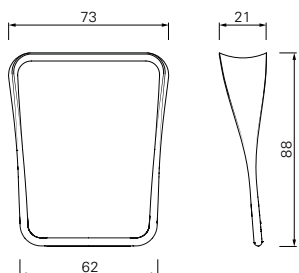

Produkt
Product

Designer, Ausführung
Designer, type

Bow Coffee Table

GUILHERME TORRES 2018

Couchtisch. Erhältlich in zwei Größen und drei Höhen. Tisch aus massivem Messingblech, natur oder brüniert, klar lackiert. Tischplatte aus Kristallglas, schwarz lackiert oder Tischplatte aus Marmor Nero Marquina, poliert und imprägniert. Filzgleiter, höhenverstellbar.

Coffee table, available in two sizes and three heights. Table made of natural or burnished solid brass sheet, with clear varnish. Tabletop made of crystal glass, black lacquered or tabletop in Nero Marquina marble, polished and impregnated. Height-adjustable felt gliders.

Tisch table

- Messing brass
- Messing brüniert burnished brass

Tischplatte tabletop

- Kristallglas schwarz
  Crystal glass black
- Marmor Nero Marquina
  Marble Nero Marquina

Tadama Console

A+A COOREN 2017

Wandkonsole. Eiche massiv, natur, braun oder schwarz gebeizt, klar lackiert. Transparente rutschhemmende Kunststoffgleiter auf der Unterseite.

Wall console. Solid oak, natural, brown or black-stained, with clear varnish. Anti-slip transparent plastic gliders on the bottom.

- Eiche oak
- Braun brown
- Schwarz black