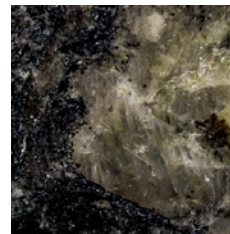

Here we present a selection of available marble tabletop options. Other options and special formats upon request.

Nero Marquina

Verde Guatemala

Rainforest Brown

Bardiglio

Emperador Dark

Rainforest Green

Black Cosmic

Labrador Blue Pearl

Bianco Carrara

Botanic Green

Azul Macaubas

Azul Bahia

Nero Portoro

ClassiCon

Headquarters