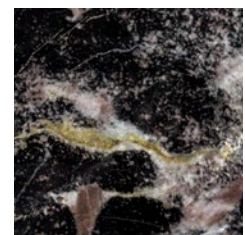

Here we present a selection of available marble tabletop options. Other options and special formats upon request.

Nero Marquina

Verde Guatemala

Rainforest Brown

Bardiglio

Emperador Dark

Rainforest Green

Black Cosmic

Labrador Blue Pearl

Bianco Carrara

Botanic Green

Azul Macaubas

Azul Bahia

Nero Portoro

ClassiCon

Headquarters