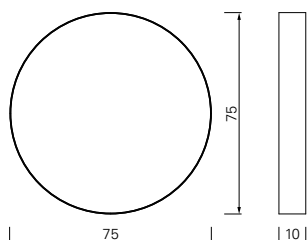

Piega Mirror

VICTORIA WILMOTTE 2018

Spiegel erhältlich in drei Größen aus
spiegelpoliertem Edelstahl, gefaltet.
Horizontal oder vertikal zu verwenden.

Mirror available in three sizes, made of
folded, mirror-polished stainless steel
sheet. For horizontal or vertical use.

Cypris Mirror

NEW VERSION 2018

NINA MAIR 2015

Spiegel. Rahmen aus massivem Messing,
natur oder brüniert, klar lackiert. Spiegel aus
Kristallglas oder aus Parsolglas bronzefarbig.

Frame made of solid brass, natural or
burnished, with clear varnish. Mirror made of
crystal glass or smoked glass, bronze.

■ Rahmen Messing natur,
Spiegel Kristallglas
Frame natural brass,
mirror crystal glass

■ Rahmen Messing brüniert,
Spiegel Kristallglas
Frame burnished brass,
mirror crystal glass

■ Rahmen Messing brüniert,
Spiegel Parsolglas bronzefarbig
Frame burnished brass,
mirror smoked glass bronze